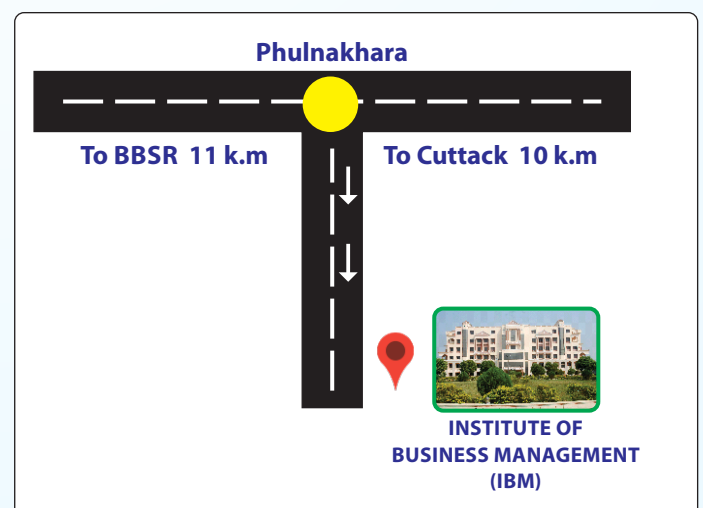

MBA@IBM Advantages:

- Best placement under BPUT Colleges
- Minimum 7 no.s of interviews per student
- Smart AC Classrooms
- Case based teaching
- Digital Library
- Value added courses like Share Market training, Banking Coaching, Digital Marketing
- Separate hostels for boys & girls

LOCATION :

Located equidistant between the silver city (Cuttack) & temple city (Bhubaneswar) to form NH# 5 towards Niali from Phulnakhara Traffic intersection. An established reputed and respected college, Build) in 2001 on the bank of Mythological river Prachi on Land Grand pattern of the U.S.A. to assist the needy students.